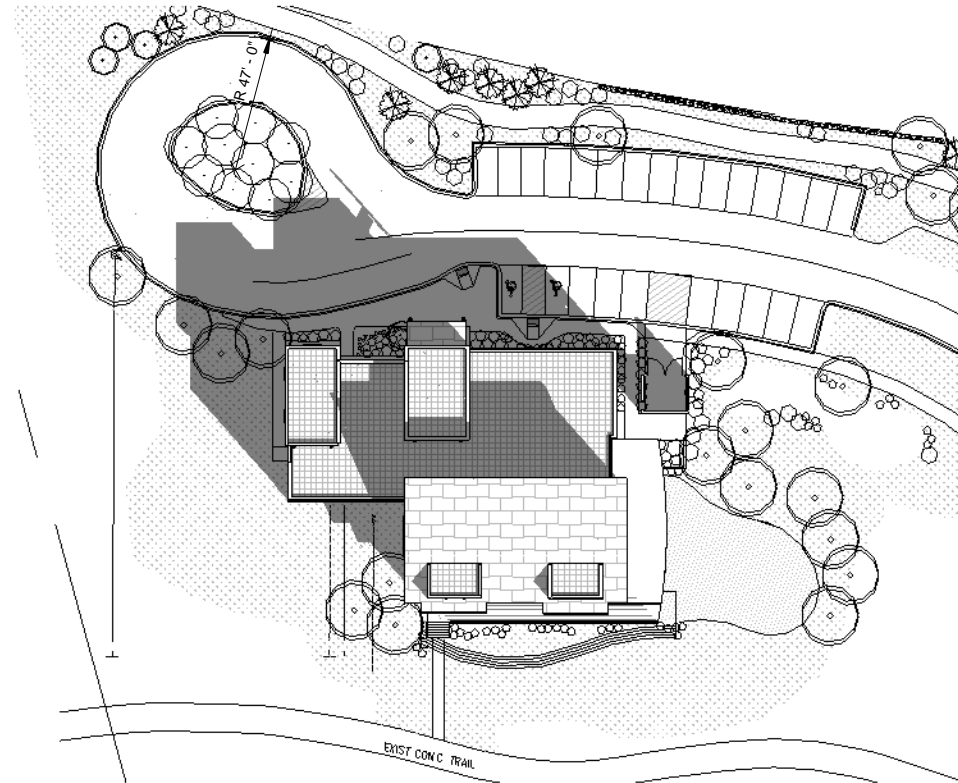

① SHADOW PLAN - Dec. 21 - 9am
1" = 40'-0"

② SHADOW PLAN - Dec. 21 - 12pm
1" = 40'-0"

③ SHADOW PLAN - Dec. 21 - 3pm
1" = 40'-0"