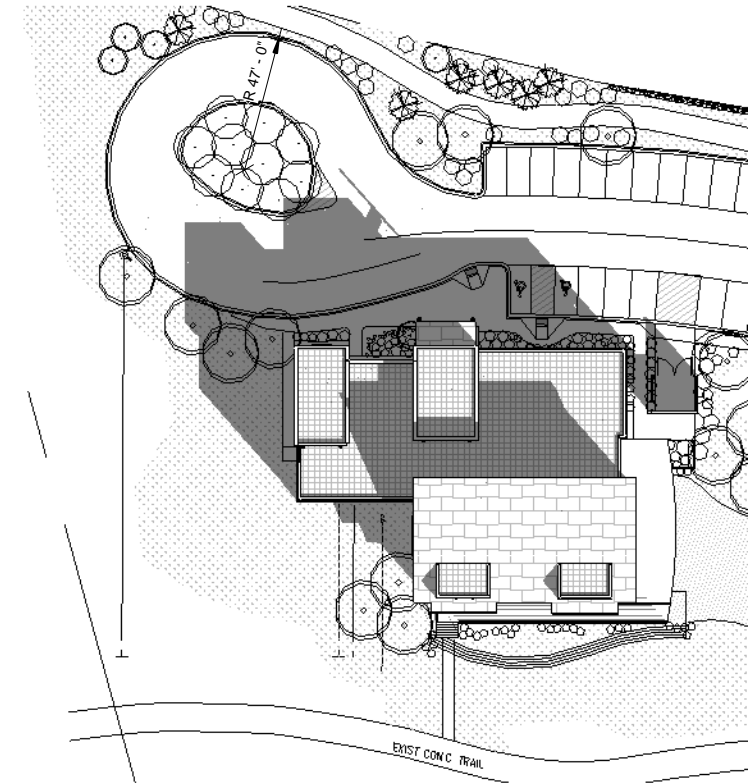

① SHADOW PLAN - Dec. 21 - 9am
1" = 40'-0"

② SHADOW PLAN - Dec. 21 - 12pm
1" = 40'-0"

③ SHADOW PLAN - Dec. 21 - 3pm
1" = 40'-0"